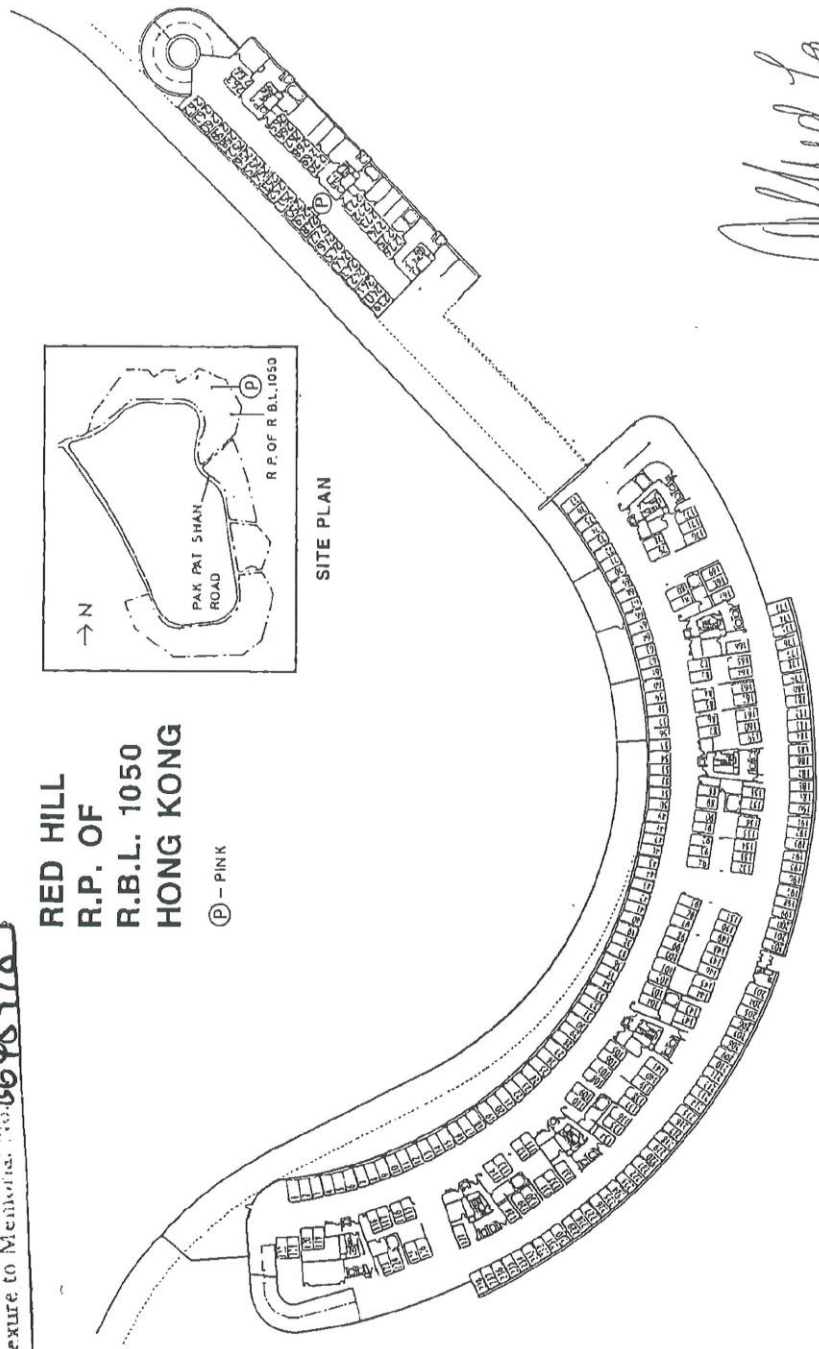

Annexure to Memorial No. 5645978

SITE PLAN

RED HILL
R.P. OF
R.B.L. 1050
HONG KONG

(P) — PINK

Alfred Lai
ALFRED C. C. LAI
AUTHORIZED PERSON
(ARCHITECT)

TOWER 9
6TH FLOOR PLAN
FLAT 5

Annexure to Memorial No. 66485978

RED HILL
R.P. OF
R.B.L. 1050
HONG KONG

(P) - PINK

SITE PLAN

Alfred C. Lai
ALFRED C. LAI
AUTHORIZED PERSON
(ARCHITECT)

LEVEL 1 CARPARK PLAN