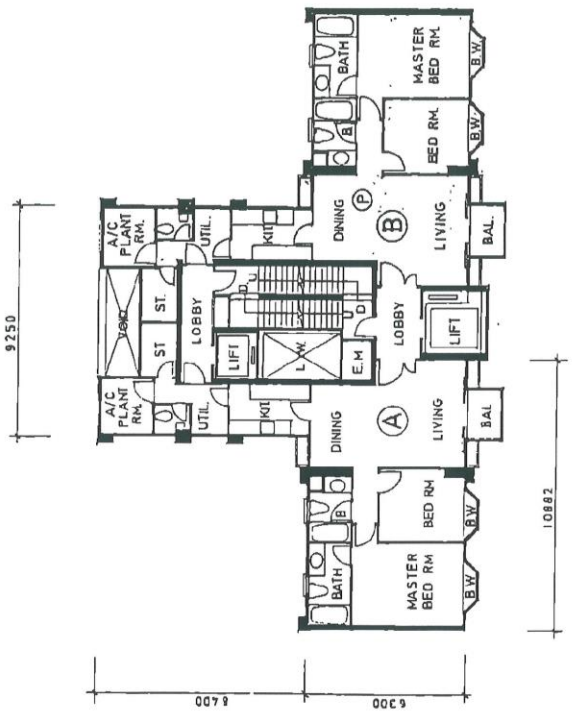

Annexure to Memorial No. 5645978

SITE PLAN

RED HILL
R.P. OF
R.B.L. 1050
HONG KONG

(P) — PINK

Alfred Lai
ALFRED C. C. LAI
AUTHORIZED PERSON
(ARCHITECT)

TOWER 9
6TH FLOOR PLAN
FLAT 5

Annexure to Memorial No. 66485978

RED HILL
R.P. OF
R.B.L. 1050
HONG KONG

(P) - PINK

SITE PLAN

Alfred C. Lai
ALFRED C. LAI
AUTHORIZED PERSON
(ARCHITECT)

LEVEL 1 CARPARK PLAN