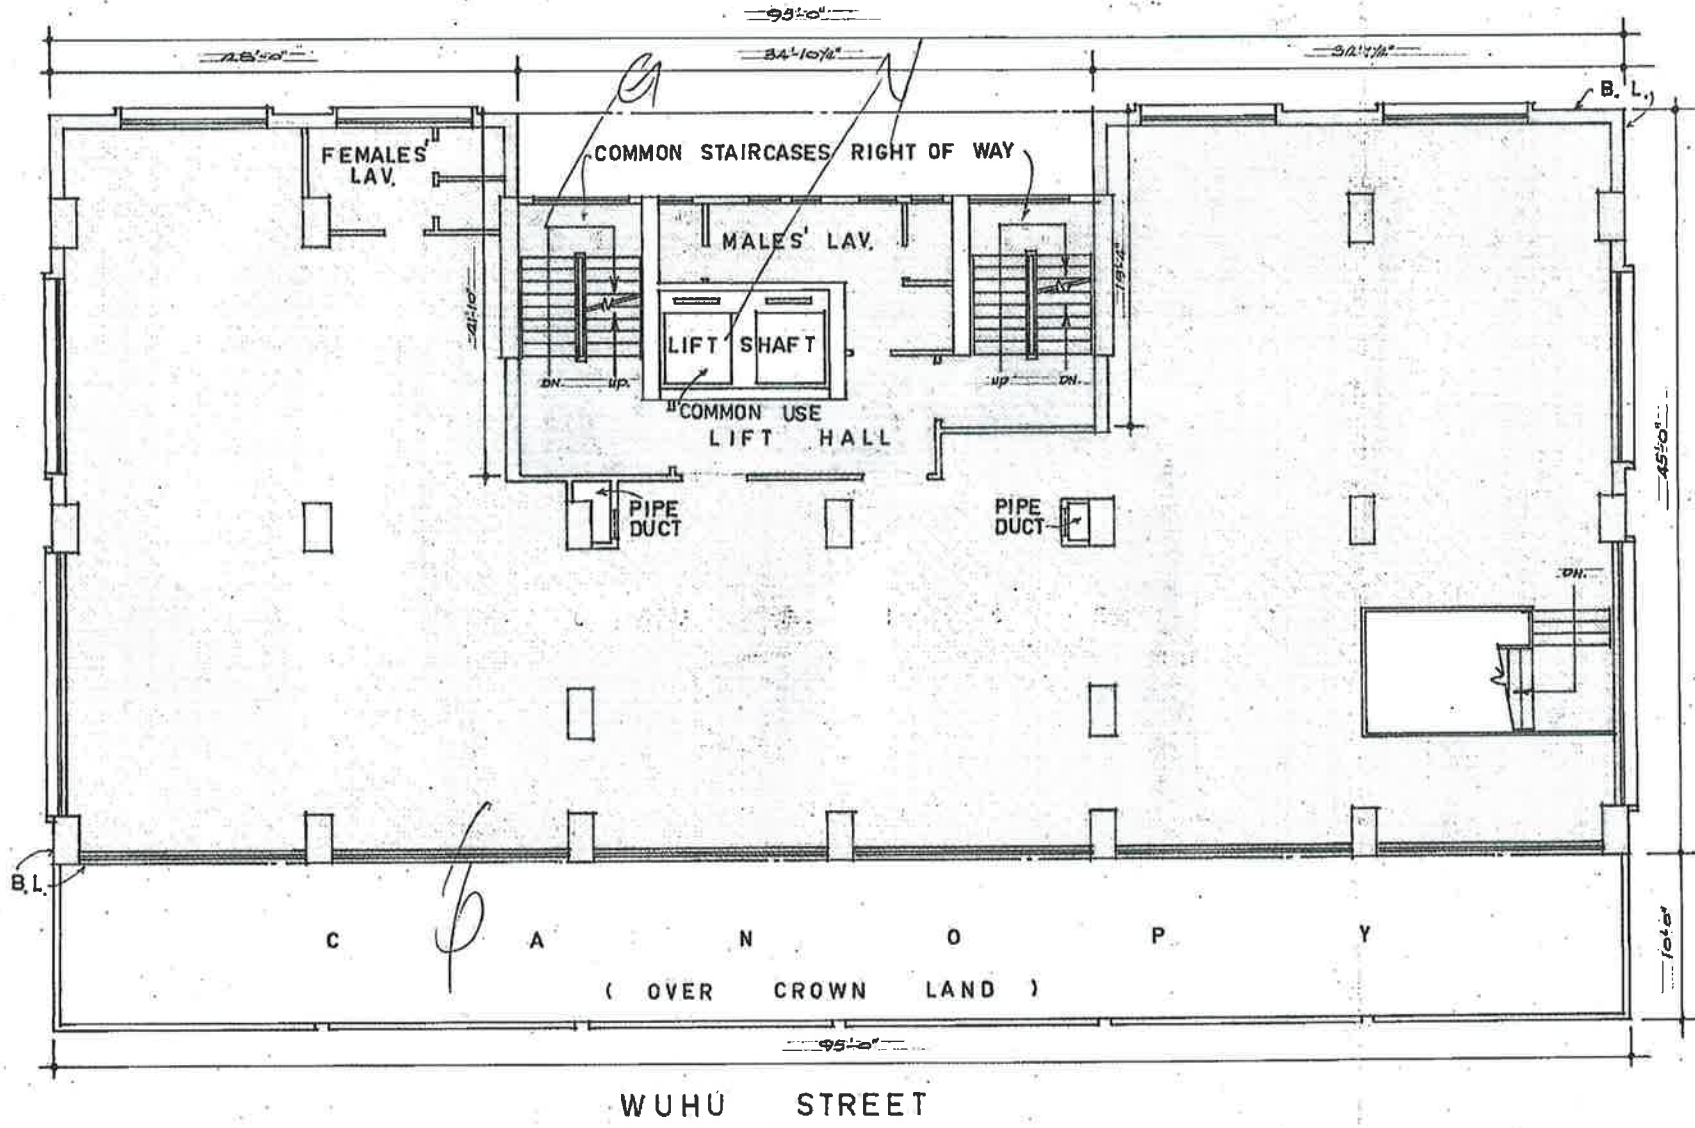

LOT NO. H. H. I. L. 436

1st FLOOR PLAN SCALE : 8'-0"=1"

*D. G. K.*

10,486431

LOT NO. H. H. I. L. 436

BLOCK PLAN SCALE : 200'-0" = 1"

WUHU STREET

2nd FLOOR PLAN SCALE : 8'-0" = 1"