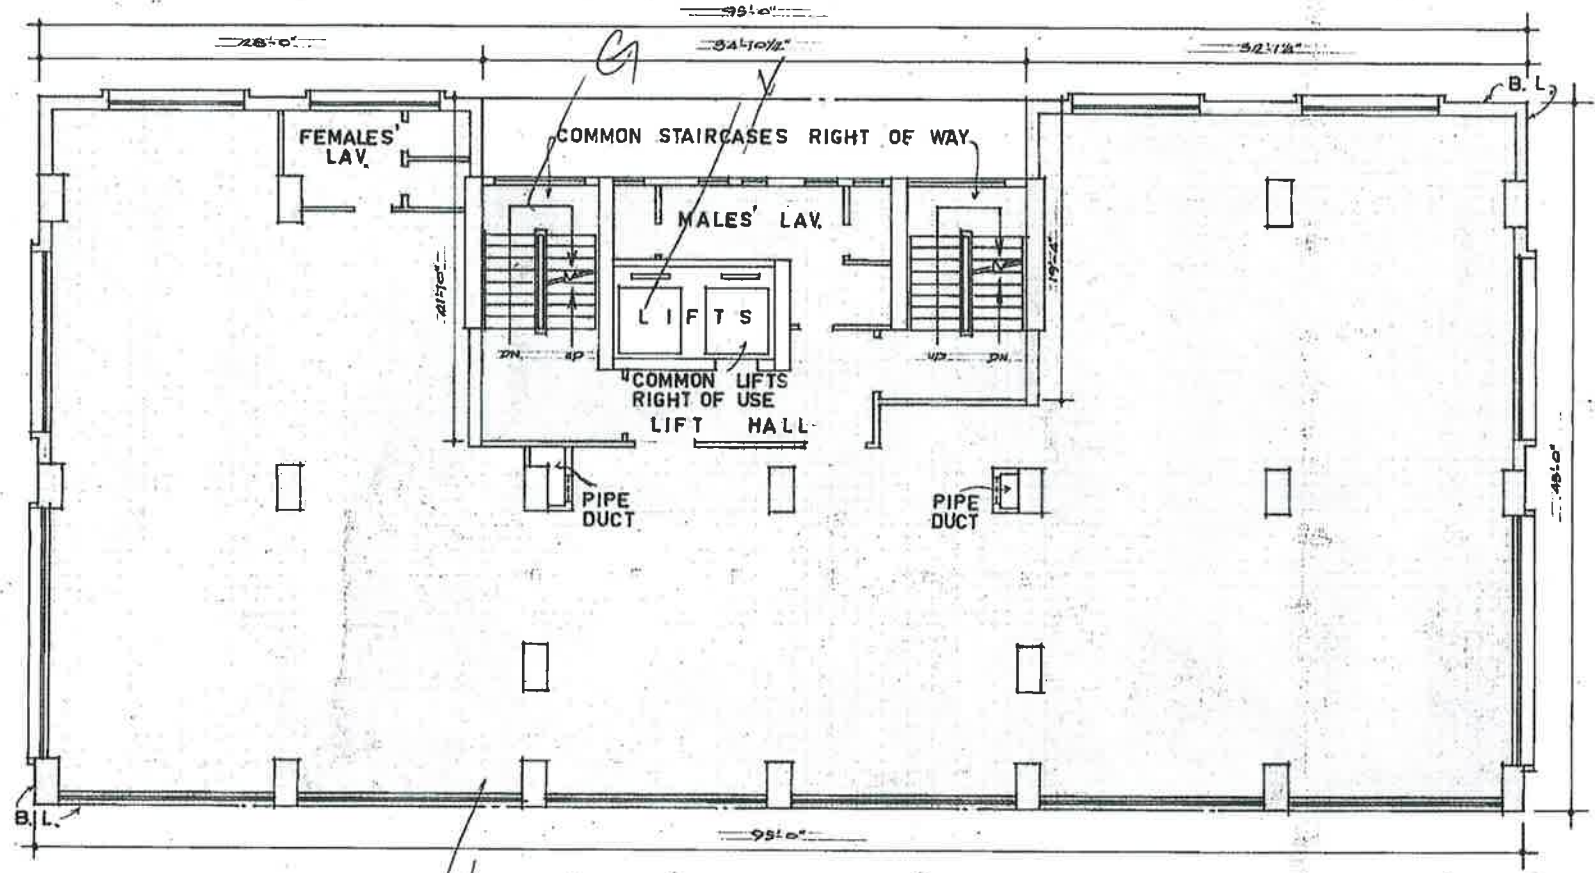

LOT NO. H. H. I. L. 436

1st FLOOR PLAN SCALE : 8'-0"=1"

*D. G. K.*

10,486431

LOT NO. H. H. I. L. 436

BLOCK PLAN SCALE : 200'-0" = 1"

WUHU STREET

2nd FLOOR PLAN SCALE : 8'-0" = 1"