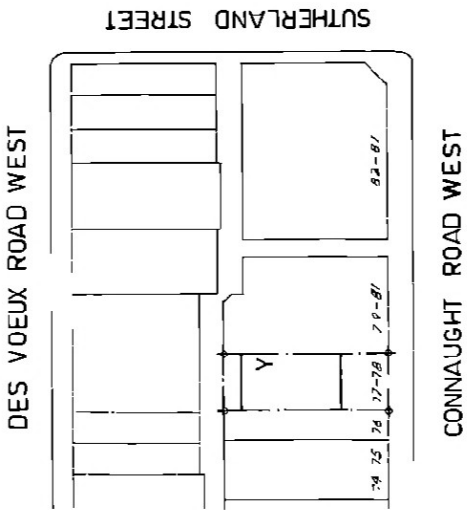

**M.L. 494 S.A R.P. & M.L. 493 R.P.**  
**NOS. 77-78 CONNAUGHT ROAD WEST**

**BLOCK PLAN**  
 SCALE 1 : 1000

**1st. FLOOR PLAN**

Annexure to Memorial No. 323/468

LAM SUI TING  
 B. arch. architect H.K. I.A.