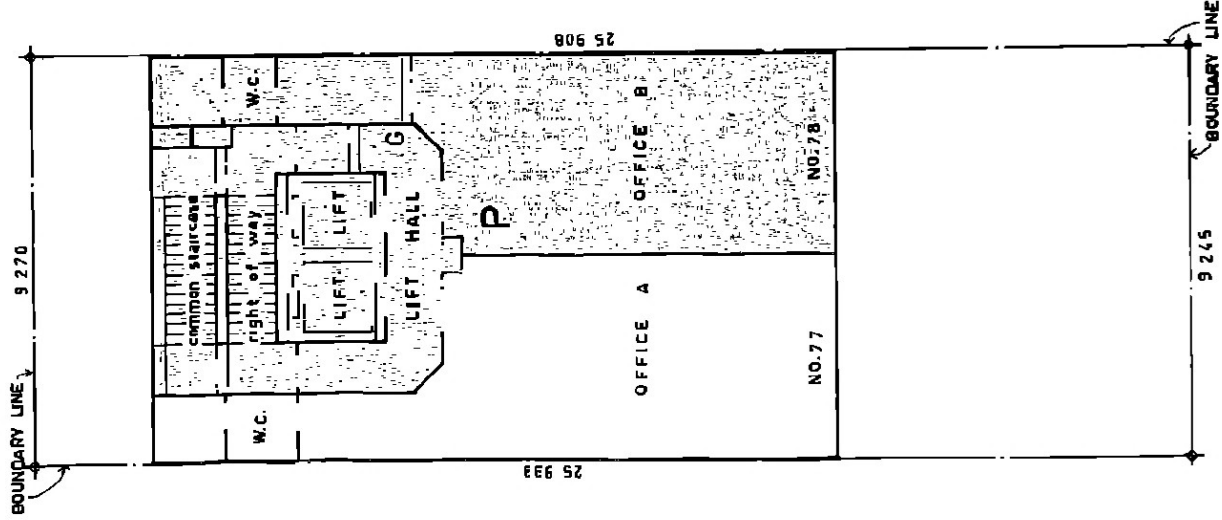

M.L. 494 S.A R.P. & M.L. 493 R.P.
NOS. 77-78 CONNAUGHT ROAD WEST

DES VOEUX ROAD WEST

CONNAUGHT ROAD WEST

BLOCK PLAN
 SCALE 1 : 1 000

21st FLOOR PLAN

LAM SIU TING
 G-arch. architect H.K.L.A.

Plot No. to Memorial No. 3193787