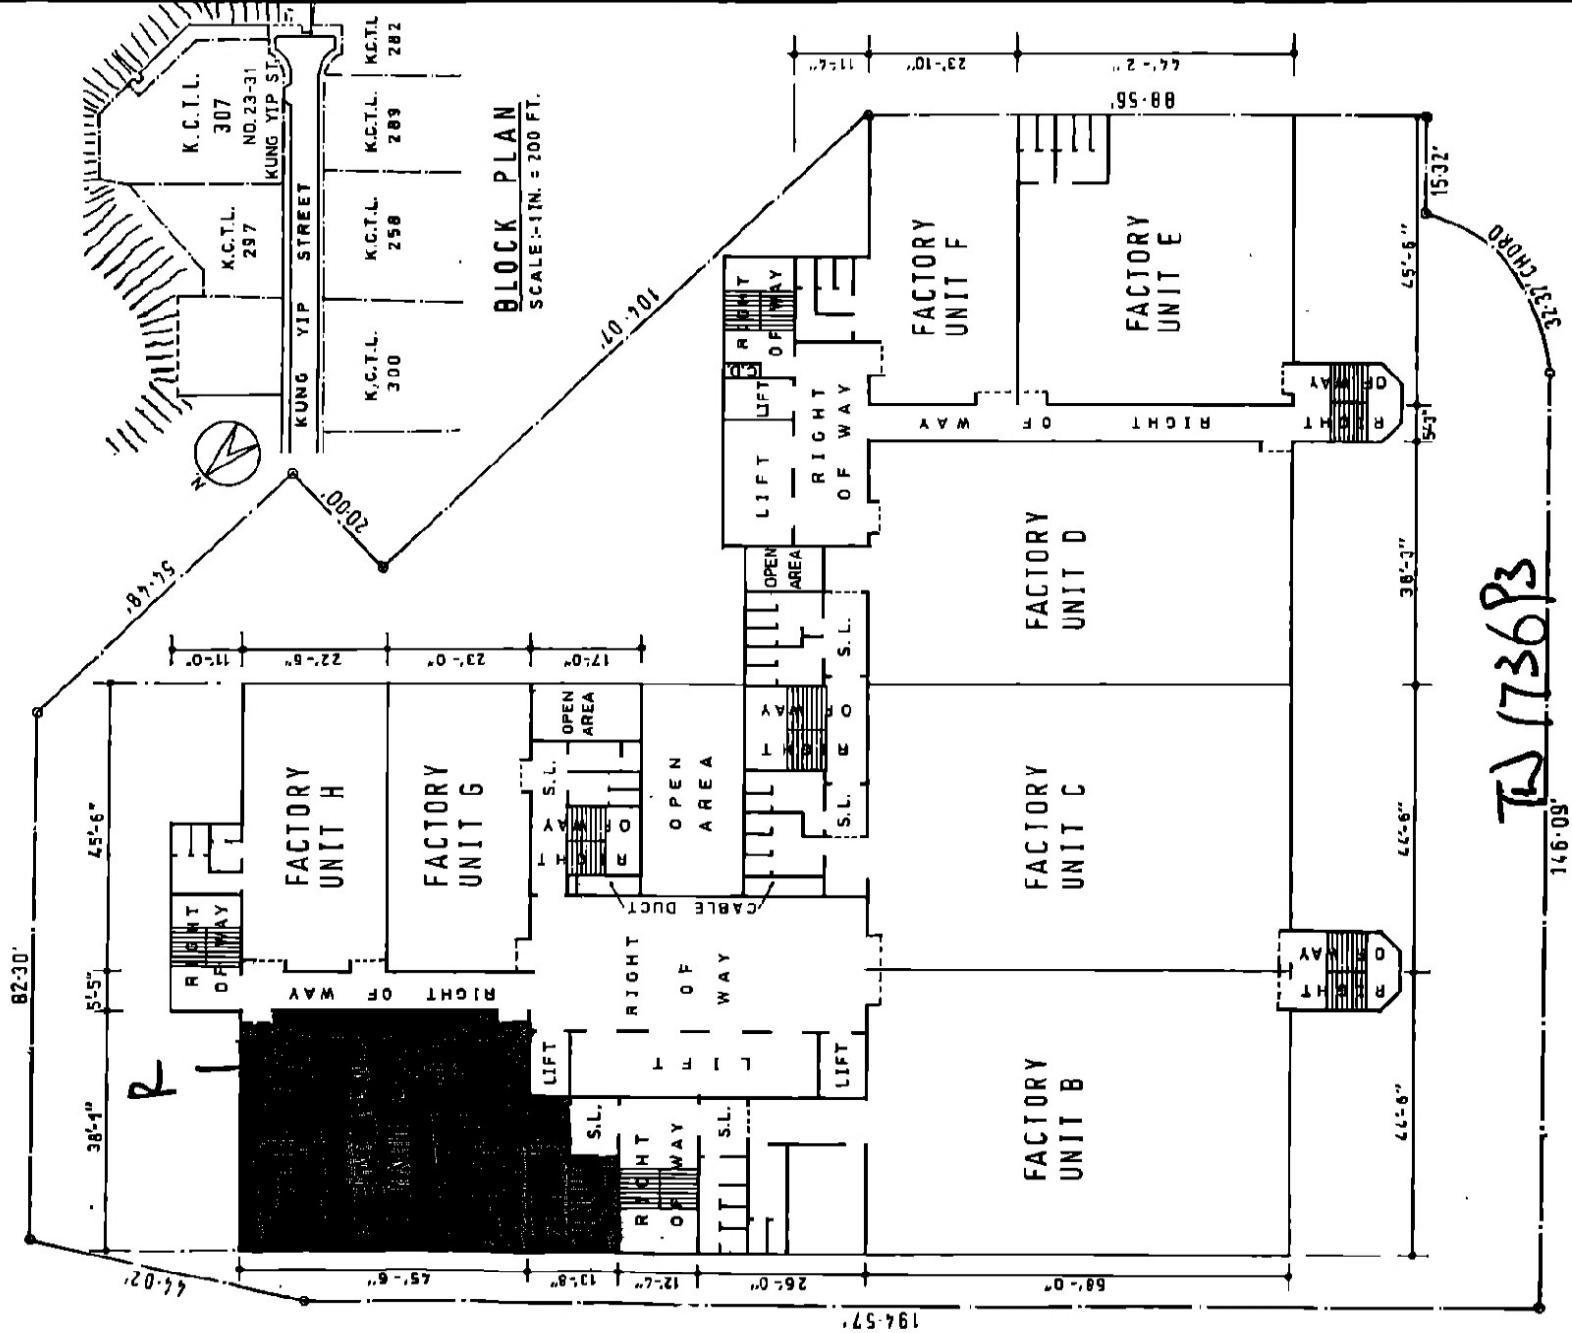

KWAI CHUNG TOWN LOT NO. 307

LOT AREA :- 37,100 SQ. FT ANNUAL C. R. :- \$300.00

BLOCK PLAN
SCALE :- 1/4" = 200 FT.

KUNG YIP STREET

15TH FLOOR PLAN

Handwritten signature

SCALE :- 1/4" = 24 FEET - 2 JAN 1979