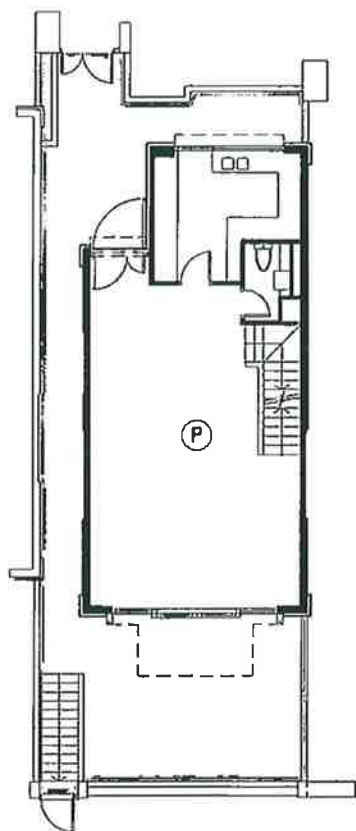

Lot No. 4309 in D.D. No. 124
77A TAN KWAI TSUEN ROAD CASA REGALIA

GROUND FLOOR PLAN
SCALE 1:200

FIRST FLOOR PLAN
SCALE 1:200

SECOND FLOOR PLAN
SCALE 1:200

ROOF PLAN
SCALE 1:200

UPPER ROOF
SCALE 1:200

WONG PO MAN
B.ARCH. H.K.I.A. A.R.B.H.K.
AUTHORIZED PERSON-ARCHITECT

LEGEND :

PINK COLOUR

Lot No. 4309 in D.D. No. 124
CAR PARKING SPACE NO. 21

BASEMENT PLAN
SCALE 1:800

註冊摘要編號 Memorial No.:
18041102300147 **A4C**

Wong Po Man
WONG PO MAN
B.ARCH. H.K.I.A. A.R.B.H.K.
AUTHORIZED PERSON-ARCHITECT

LEGEND:
Ⓟ PINK COLOUR