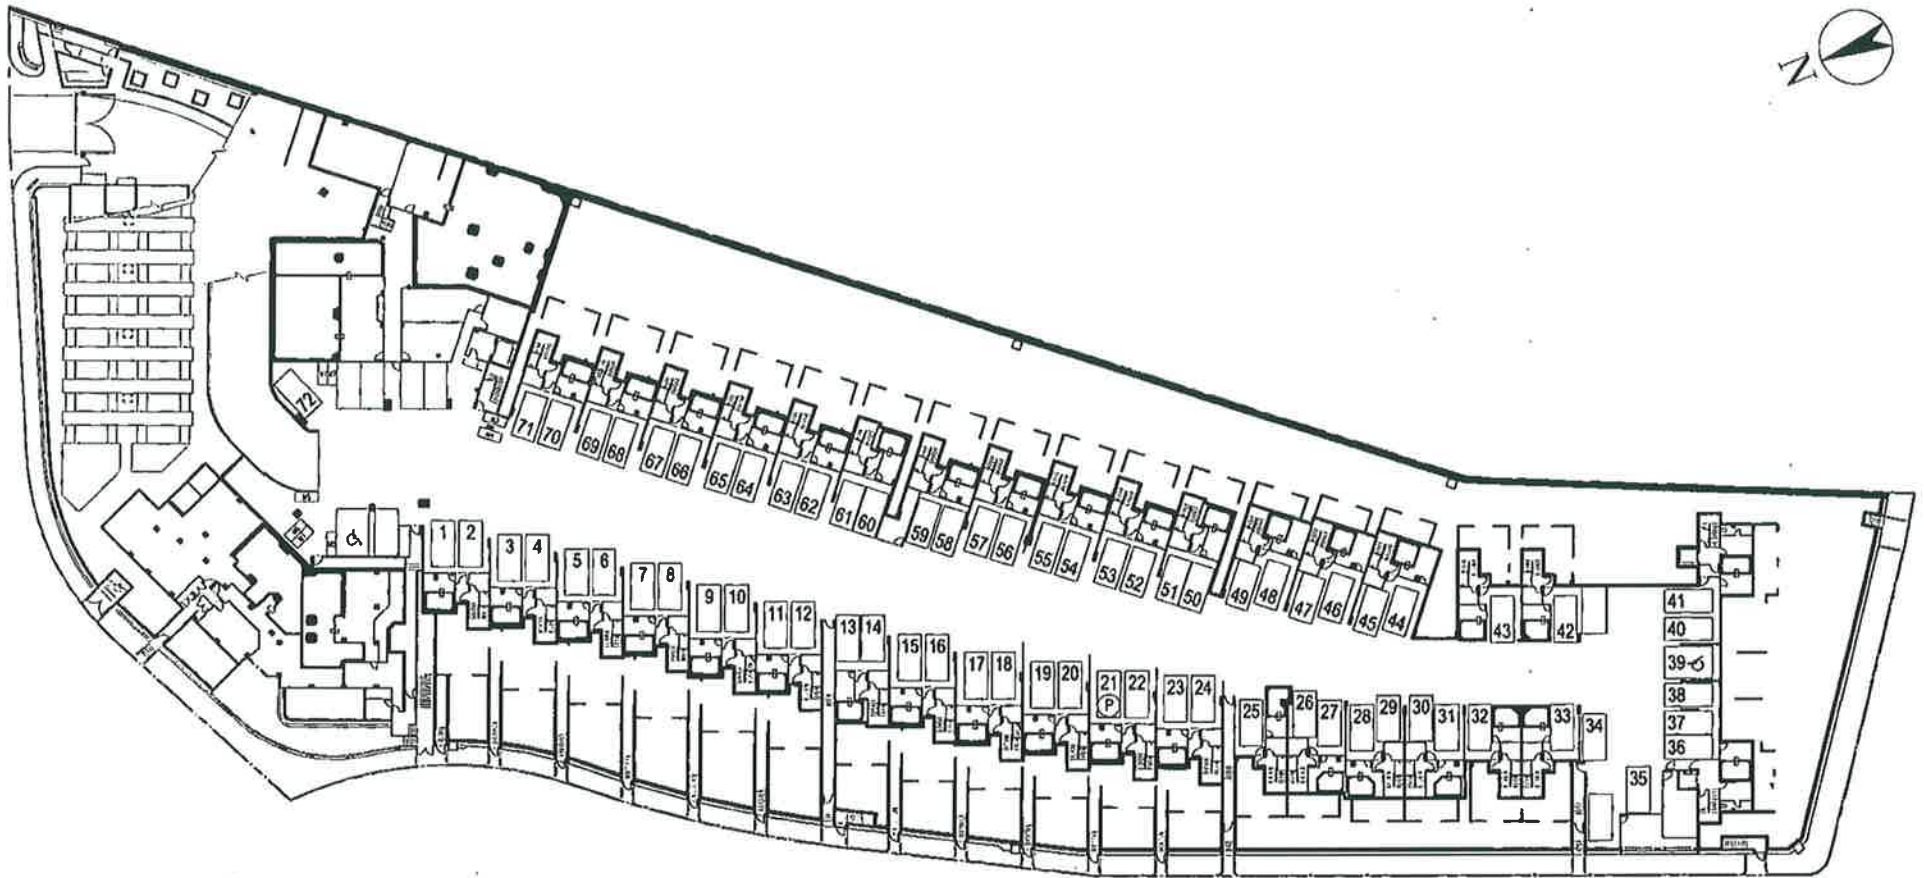

Lot No. 4309 in D.D. No. 124
77A TAN KWAI TSUEN ROAD CASA REGALIA

GROUND FLOOR PLAN
SCALE 1:200

FIRST FLOOR PLAN
SCALE 1:200

SECOND FLOOR PLAN
SCALE 1:200

ROOF PLAN
SCALE 1:200

UPPER ROOF
SCALE 1:200

WONG PO MAN
B.ARCH. H.K.I.A. A.R.B.H.K.
AUTHORIZED PERSON-ARCHITECT

LEGEND :

PINK COLOUR

Lot No. 4309 in D.D. No. 124
CAR PARKING SPACE NO. 21

BASEMENT PLAN
SCALE 1:800

註冊摘要編號 Memorial No.:
18041102300147 **A4C**

Wong Po Man
WONG PO MAN
B.ARCH. H.K.I.A. A.R.B.H.K.
AUTHORIZED PERSON-ARCHITECT

LEGEND:
Ⓟ PINK COLOUR