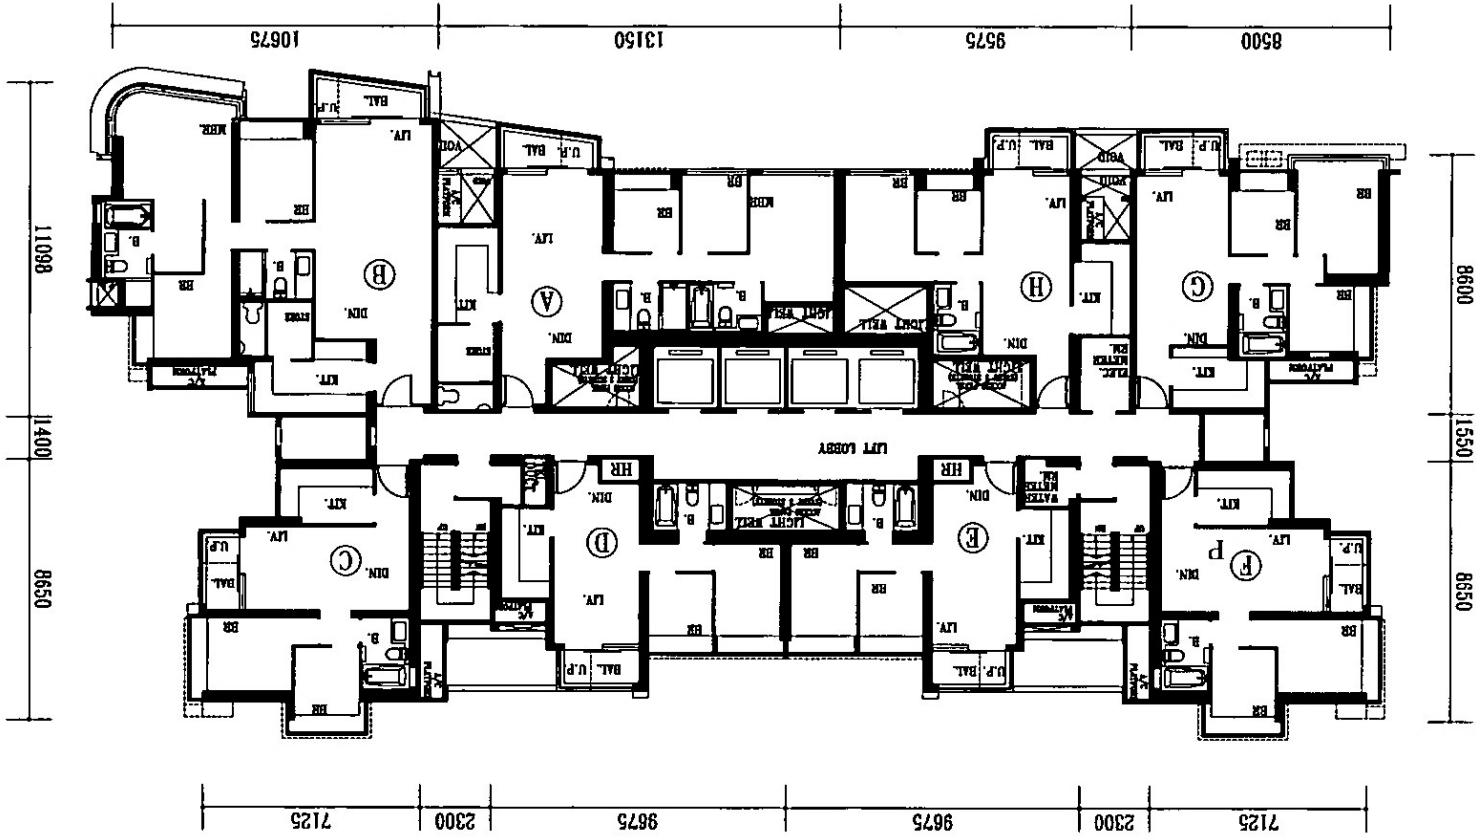

註冊樓宇編號 M/N: 07091000910335 M4C

8TH-13TH, 15TH-23RD
& 25TH FLOOR PLAN

SCALE : 1:250

AUTHORIZED PERSON . ARCHITECT

B.A. (A.S.) MARCH, H.K.I.A., R.I.B.A.

WOO YAN FAN, STELLA

Woo Yan Fan

Structural or other elements of construction, not to be removed or altered unless and until it is approved by the Building Authority.

FLOOR		
13TH	20TH	
12TH	19TH	
11TH	18TH	25TH
10TH	17TH	23RD
9TH	16TH	22ND
8TH	15TH	21ST

BLOCK PLAN
N.K.M.T. 3 S.A.

SEE THE MAIN