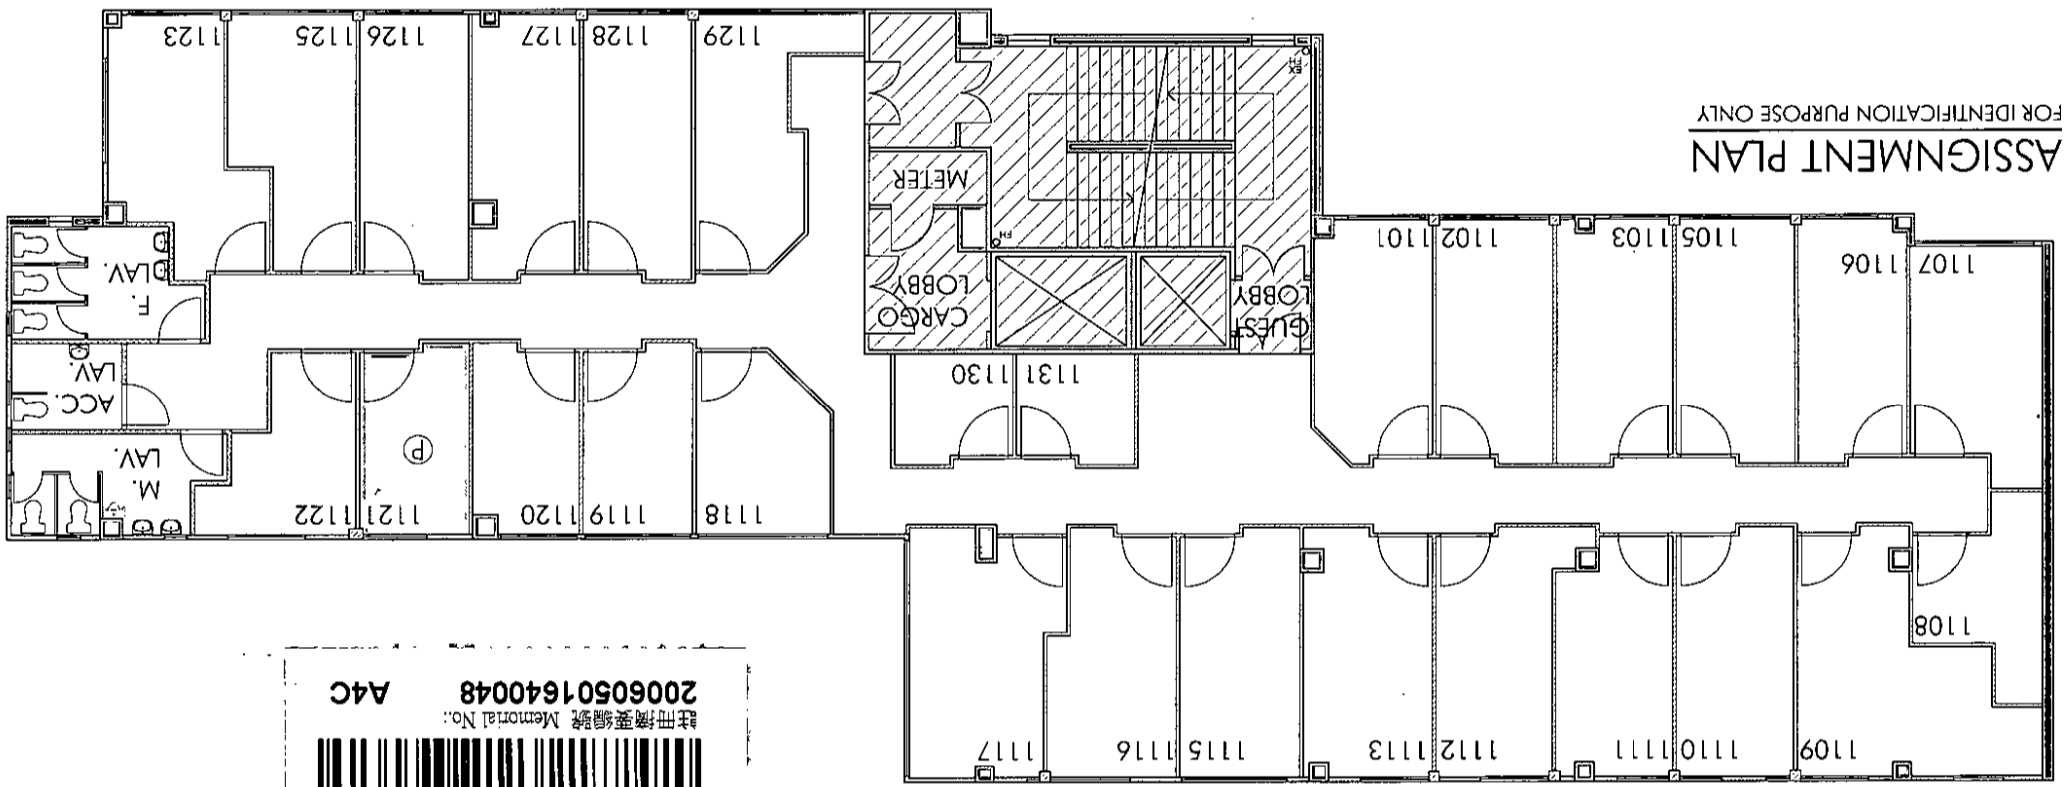

BLOCK PLAN

KEY PLAN

ADDRESS : 11/F, KAM FOO INDUSTRIAL BUILDING,
NOS.30/38 LAM TIN STREET, KWAI CHUNG, NEW TERRITORIES

PAU WAH LUNG
Authorized Person-Architect

ASSIGNMENT PLAN
FOR IDENTIFICATION PURPOSE ONLY

LEGEND
P PINK

註冊摘要編號 Memorial No.: 20060501640048
A4C