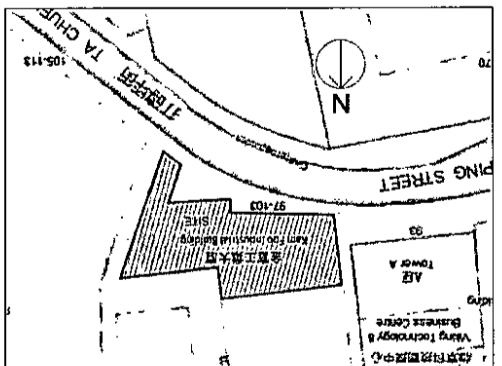

BLOCK PLAN

KEY PLAN

ADDRESS : 11/F, KAM FOO INDUSTRIAL BUILDING,
NOS.30/38 LAM TIN STREET, KWAI CHUNG, NEW TERRITORIES

PAU WAH LUNG
Authorized Person-Architect

ASSIGNMENT PLAN
FOR IDENTIFICATION PURPOSE ONLY

LEGEND
P PINK

註冊摘要編號 Memorial No.: 20060501640048
A4C