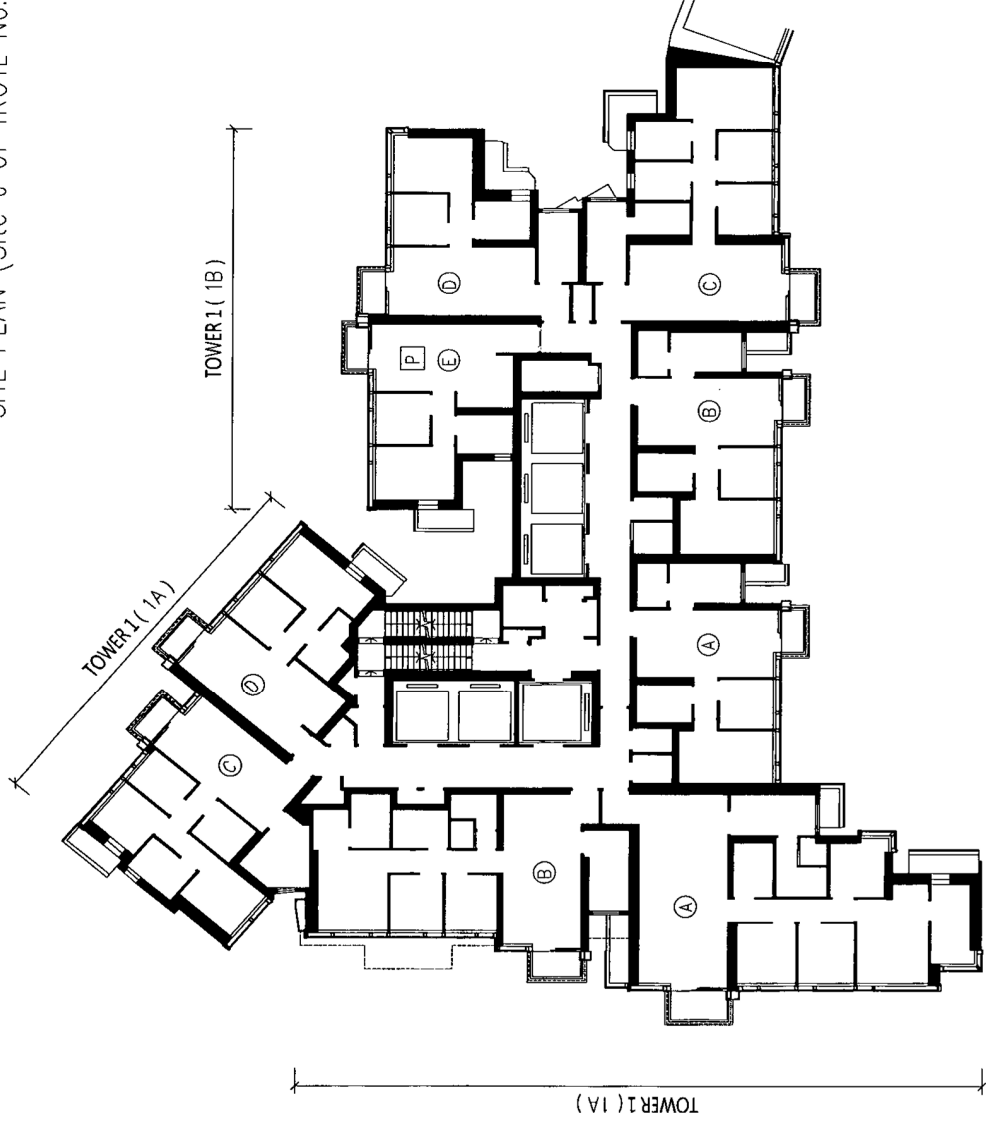

# Phase IXC of LOHAS Park (OCEAN MARINI)

Site J of The Remaining Portion of  
Tseung Kwan O Town Lot No.70

SITE PLAN (Site J of TKOTL No.70 RP) 1 : 2500

A4C

註冊編號  
Memorial No. 22071201980085

58/F – 69/F PLAN, TOWER 1(1A & 1B)

TOWER 1	FLAT	6	7	8	9	10	11	12	15	17	18	19	20	21	22	23	25	26	27	28	29	30	31	32	33	35	36	37	38	39	40	41	42	45	46	47	48	49	50	51	52	53	55	56	57	58	59	60	61	62	63	65	66	67	68	69	70	RF
1A	A																																																									
	B																																																									
	C																																																									
	D																																																									
1B	A																																																									
	B																																																									
	C																																																									
	D																																																									
	E																																																									

FLOOR

FOR IDENTIFICATION PURPOSES ONLY  
- CURTAIN WALLS ENCLOSING A FLAT (EXCLUDING ALL OPENABLE WINDOWS AND THEIR ASSOCIATED ACCESSORIES) SHALL FORM PART OF THE COMMON AREAS

0 3 9 METRES

P - PINK

LEUNG Kit Man, And  
Authorized Person (Architect)