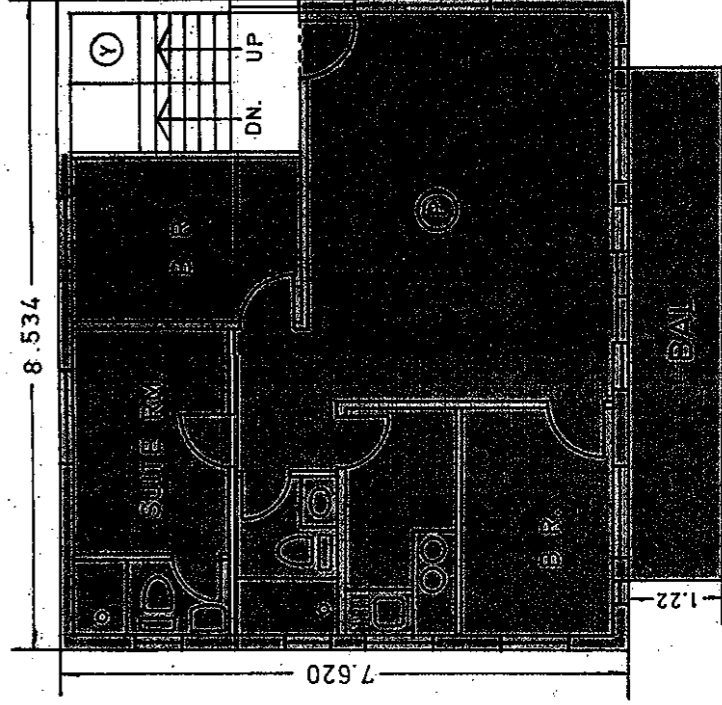

TP M/N 688761

BUILDING LICENCE No. 292/2000  
LOT No. 209 S. B IN D. D. 19

TONG SHEUNG TSUEN

Ⓢ RIGHT OF WAY

COLOUR CODE

- Ⓟ = PINK
- Ⓞ = GREEN
- Ⓢ = YELLOW

AREA OF THE B. L.: 65.03 SQ. M.  
AREA OF BUILDING: 65.03 SQ. M.

P-1

BLOCK PLAN  
SCALE 1 : 250

FIRST FLOOR PLAN

SCALE 1 : 100

CHAN WING ON ARCHITECT  
AUTHORIZED PERSON