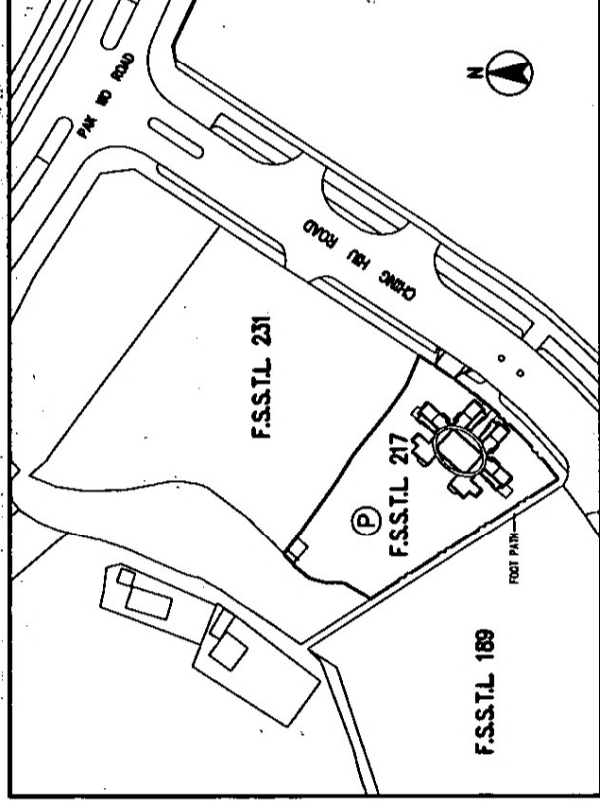

NO. 16 CHING HIU ROAD
SHEUNG SHUI, NEW TERRITORIES

SITE PLAN

SCALE: 1 : 2000

2ND FLOOR PLAN

SCALE: 1 : 200

max in

Yiu Yau Kwong, Max
Authorized Person - Architect

Ⓟ = Coloured Pink