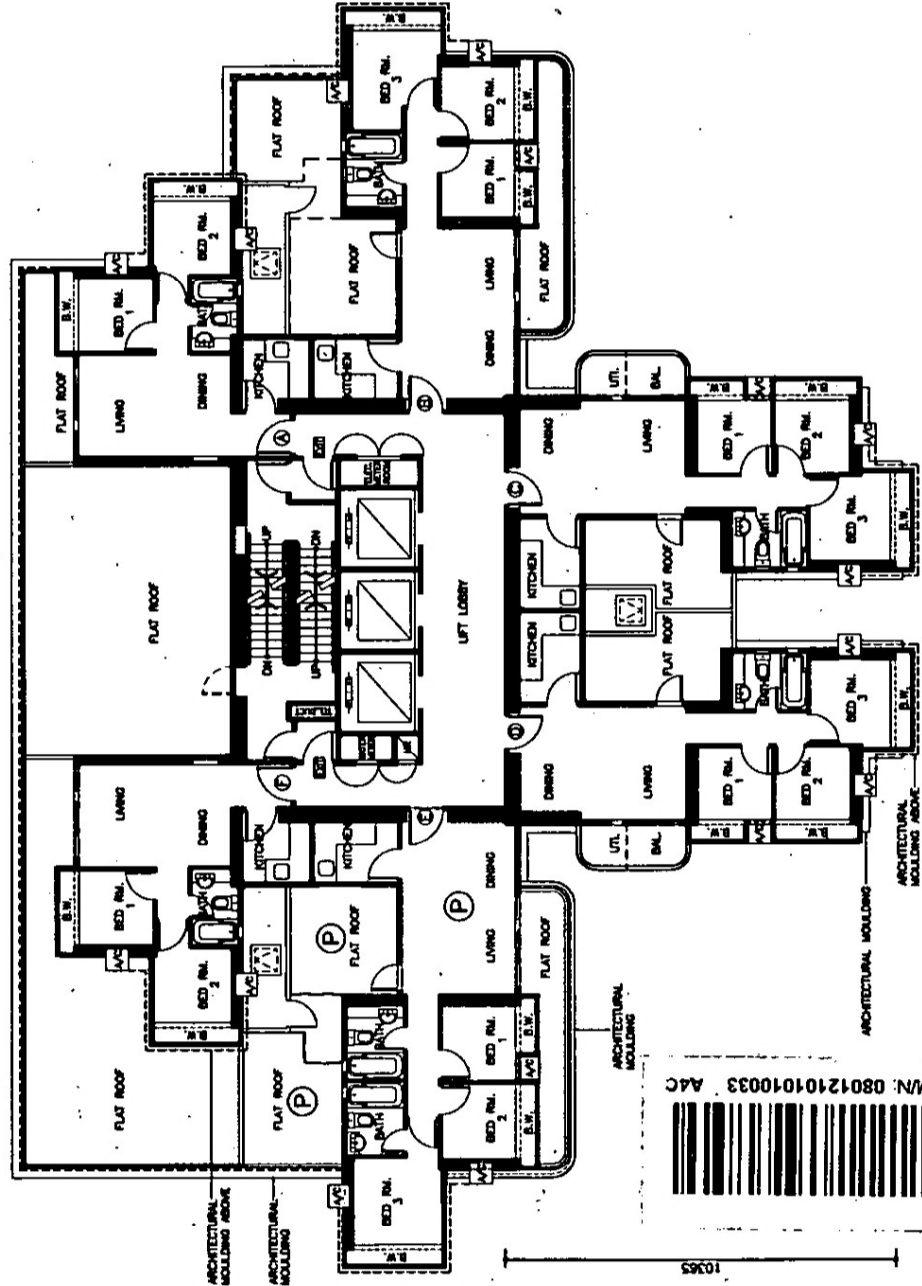

NO. 16 CHING HIU ROAD
SHEUNG SHUI, NEW TERRITORIES

SITE PLAN

SCALE: 1 : 2000

2ND FLOOR PLAN

SCALE: 1 : 200

max in

Yiu Yau Kwong, Max
Authorized Person - Architect

Ⓟ = Coloured Pink