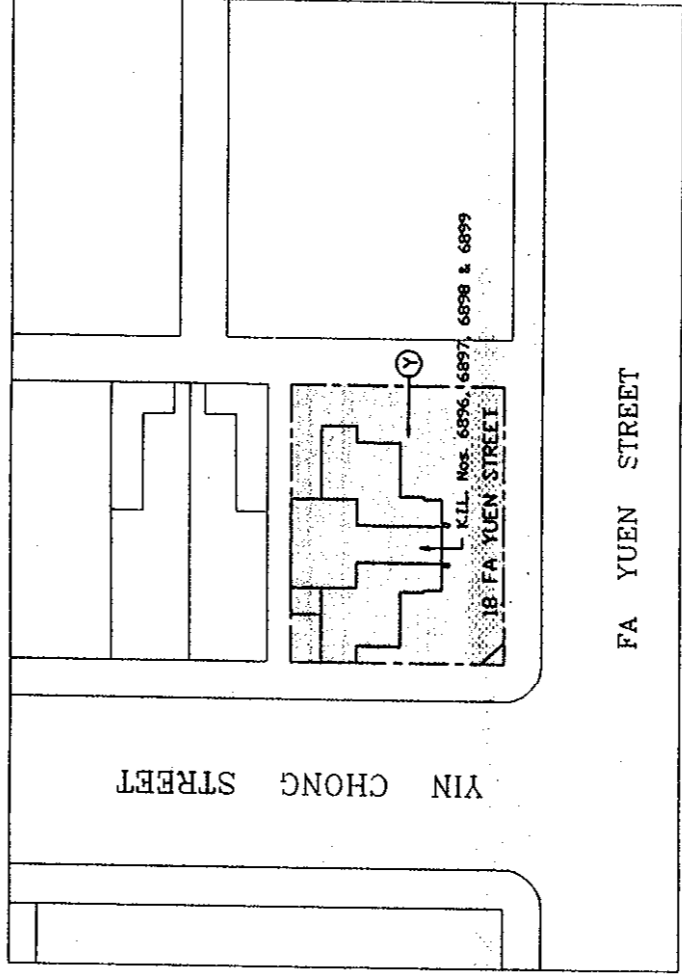

K.I.L. Nos. 6896, 6897, 6898 & 6899  
AT 18 FA YUEN STREET, KOWLOON

P-1

BLOCK PLAN  
SCALE 1:500

M/N 8481902

11 TH FLOOR PLAN

SCALE 1:150

- ⊙ PINK COLOUR
- ⊙ YELLOW COLOUR

CHAN Yuenning, Janice