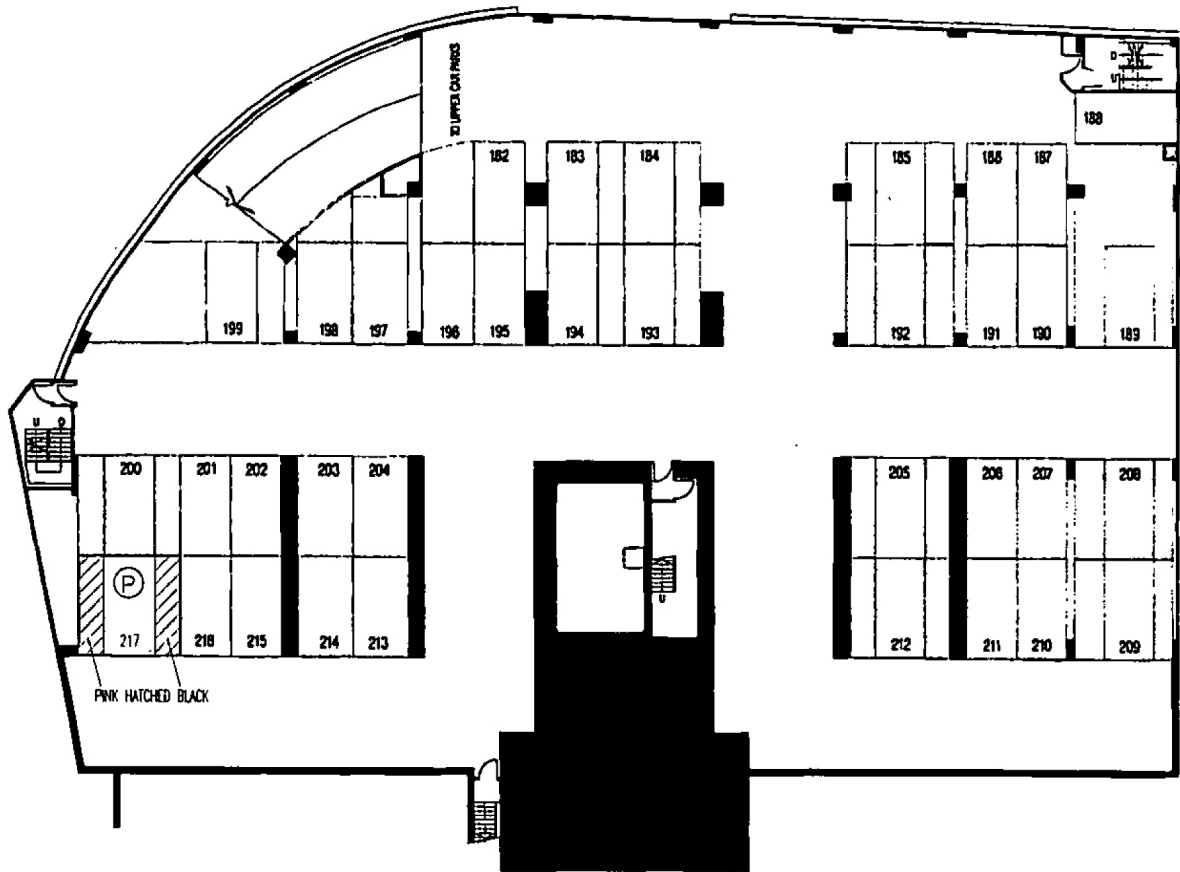

I.L. NO. 609 S.B.R.P. & S.E. S.S.1 R.P.
 SCHOLASTIC GARDEN, NO.48 LYTTELTON ROAD.

SITE PLAN
 SCALE 1 : 1500

CAR PARK 4 FLOOR PLAN
 CAR PARK NO.217

(FOR IDENTIFICATION PURPOSES ONLY)

註冊編號 A4C: 110-10702150058