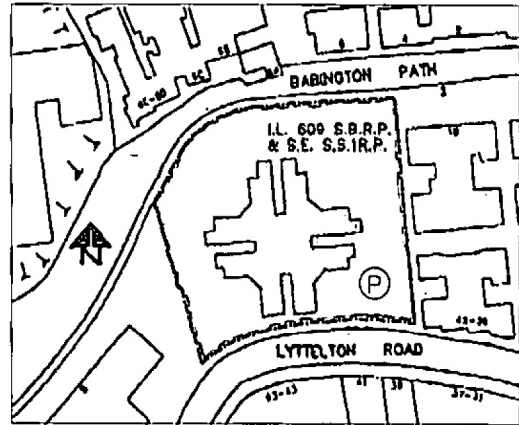

I.L. NO. 609 S.B.R.P. & S.E. S.S.1 R.P.
 SCHOLASTIC GARDEN, NO.48 LYTTELTON ROAD.

SITE PLAN
 SCALE 1 : 1500

CAR PARK 4 FLOOR PLAN
 CAR PARK NO.217

(FOR IDENTIFICATION PURPOSES ONLY)

註冊編號 A4C: 110-10702150058