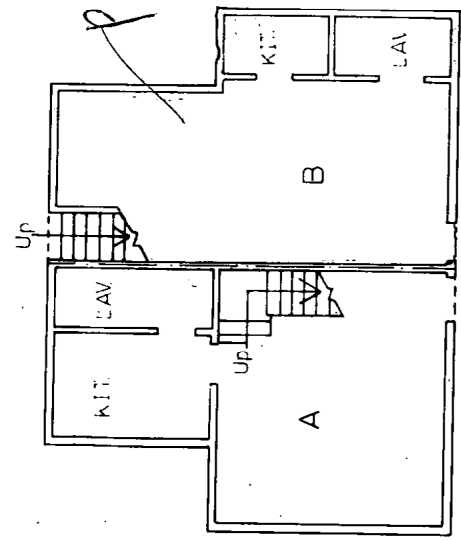

LOT No. 722 IN D.D.1, NORTH LAMMA IS.

IS104347

BLOCK PLAN  
SCALE: 100 FT TO 1 IN  
1:1 200

AREA OF LOT No.722 74.33 SQ.METRES OR 800 SQ.FT. (ABOUT)  
AREA OF BLDG. OF LOT No.722 6504 SQ.METRES OR 700 SQ.FT (ABOUT)

GROUND FLOOR BLOCK B PLAN  
PAK KOK

SCALE:—EIGHT FEET TO ONE INCH OR 1:96