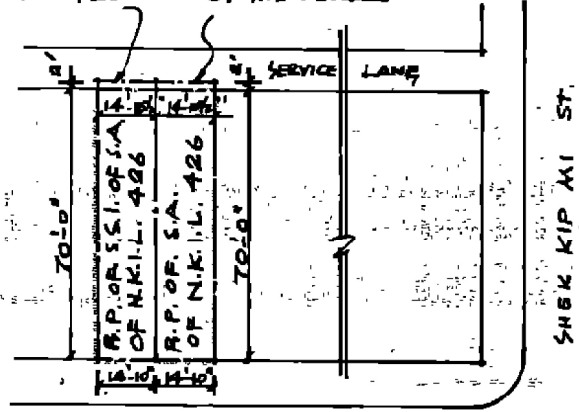

N. 952775

R. P. OF S.S. 1 OF S.A. OF N.K.I.L. 426

R. P. OF S.A. OF N.K.I.L. 426

SCALE: 16 FT. = 1 IN.

N 952775

4.F. OF S.S. 1 OF S.A. OF N.K.I.L. 426

S.S. 2 OF S.A. OF N.K.I.L. 426

GRD. FL. PLAN

YEE KUK STREET

BLOCK PLAN

SCALE: 50 FT. = 1 IN.

NO.	120	122
FLOOR		
ROOF		
5 TH		
4 TH		
3 RD		
2 ND		
1 ST		
GRD.		