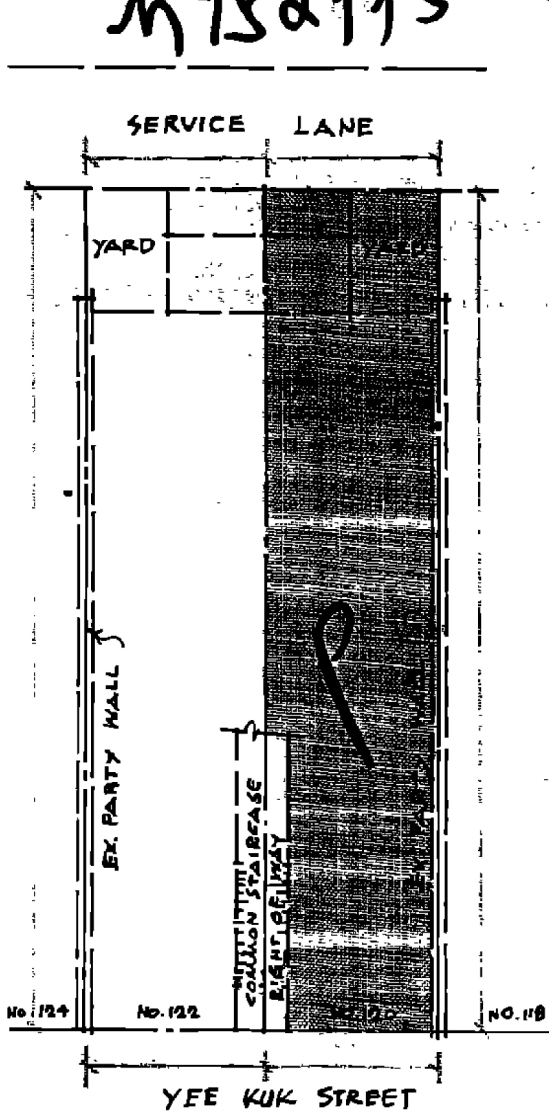

N. 952775

R. P. OF S.S. 1 OF S.A. OF N.K.I.L. 426

R. P. OF S.A. OF N.K.I.L. 426

SCALE: 16 FT. = 1 IN.

N 952775

4.F. OF S.S. 1 OF S.A. OF N.K.I.L. 426

S.S. 2 OF S.A. OF N.K.I.L. 426

GRD. FL. PLAN

YEE KUK STREET

BLOCK PLAN

SCALE: 50 FT. = 1 IN.

NO.	120	122
FLOOR		
ROOF		
5 TH		
4 TH		
3 RD		
2 ND		
1 ST		
GRD.		