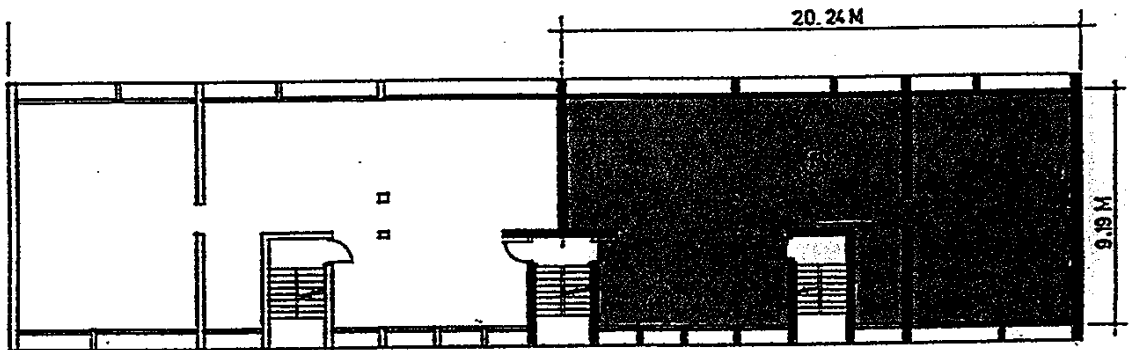

UNIT B5 AND ROOF B5
 BLOCK B
 NO. 31 HORIZON DRIVE
 CHUNG HOM KOK
 R.B.L. 998

ROOF PLAN

FIRST FLOOR PLAN

m/p P117481

ALFRED CHOW YU KAI, H.K.I.A., AUTHORIZED PERSON

CARPARK NO. 12

NO. 31 HORIZON DRIVE
CHUNG HOM KOK
R.B.L. 998