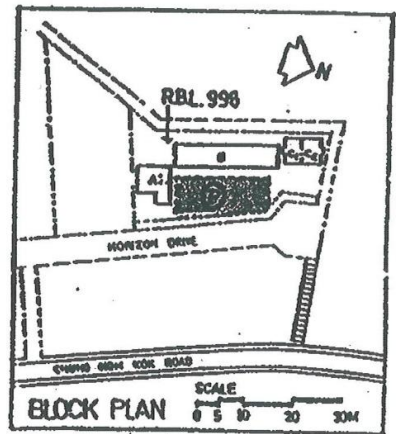

UNIT B5 AND ROOF B5
 BLOCK B
 NO. 31 HORIZON DRIVE
 CHUNG HOM KOK
 R.B.L. 998

ROOF PLAN

FIRST FLOOR PLAN

m/p P117481

ALFRED CHOW YU KAI, H.K.I.A., AUTHORIZED PERSON

CARPARK NO. 12

NO. 31 HORIZON DRIVE
CHUNG HOM KOK
R.B.L. 998