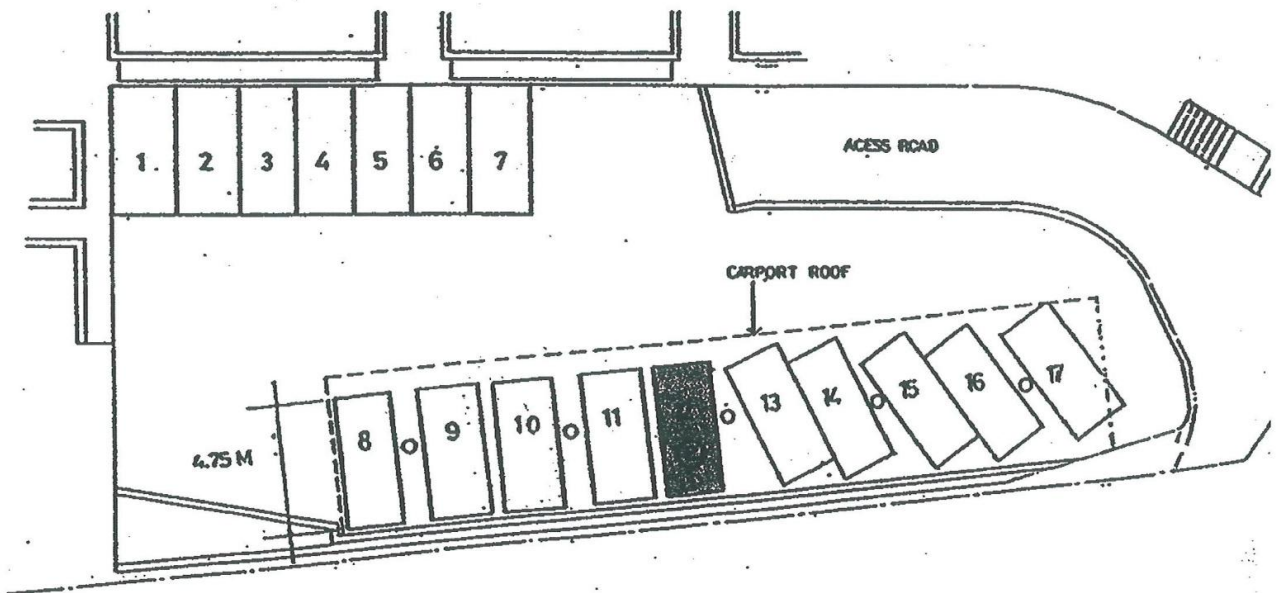

P-1

mp P117481