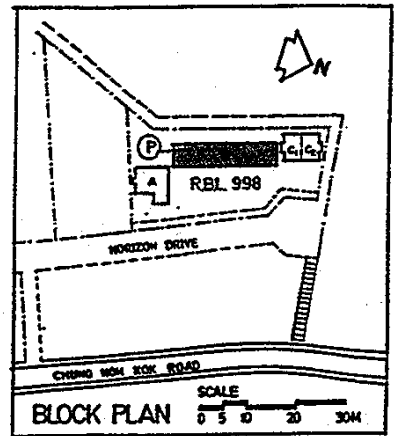

UNIT B5 AND ROOF B5
 BLOCK B
 NO. 31 HORIZON DRIVE
 CHUNG HOM KOK
 R.B.L. 998

ROOF PLAN

FIRST FLOOR PLAN

m/p P117481

ALFRED CHOW YU KAI, H.K.I.A., AUTHORIZED PERSON

CARPARK NO. 12

NO. 31 HORIZON DRIVE
CHUNG HOM KOK
R.B.L. 998